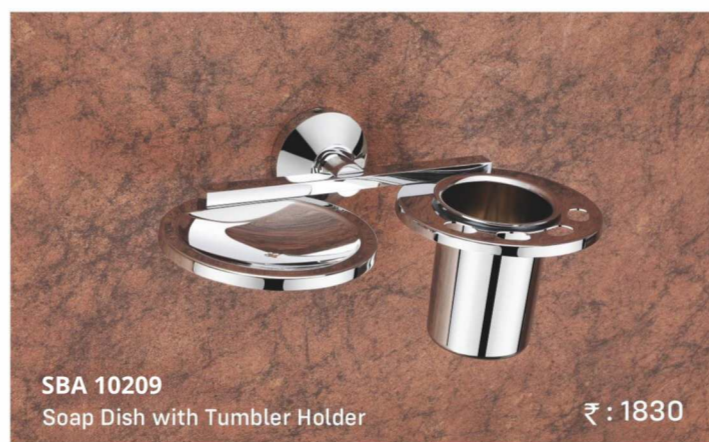

The perfect addition to every bathroom.

SBA 10204
Soap Dish ₹ : 1550

SBA 10205
Tumbler Holder ₹ : 1945

SBA 10206
Napkin Ring ₹ : 1450

SBA 10207
Robe Hook ₹ : 1120

SBA 10208
Double Soap Dish ₹ : 2350

SBA 10209
Soap Dish with Tumbler Holder ₹ : 2655

SBA 10210
Soap Dish with Liquid Dispenser ₹ : 2840

SBA 10201B
Towel Rack 24"
Towel Rack 18" ₹ : 6180
₹ : 5800

SBA 10203
Towel Rod 24"
Towel Rod 18" ₹ : 2545
₹ : 2465

SBA 10211
Liquid Dispenser ₹ : 2180

SBA 10212
Lid Paper Holder ₹ : 2050

*Upgrade Your Bathroom with
Innovative Accessories*

A beautiful enhancement to your bathroom.

SBA 10604
Shop Dish Rate : 1145/-

SBA 10605
Tumbler Holder Rate : 1145/-

SBA 10606
Napkin Ring Rate : 1155/-

SBA 10607
Robe Hook Rate : 695/-