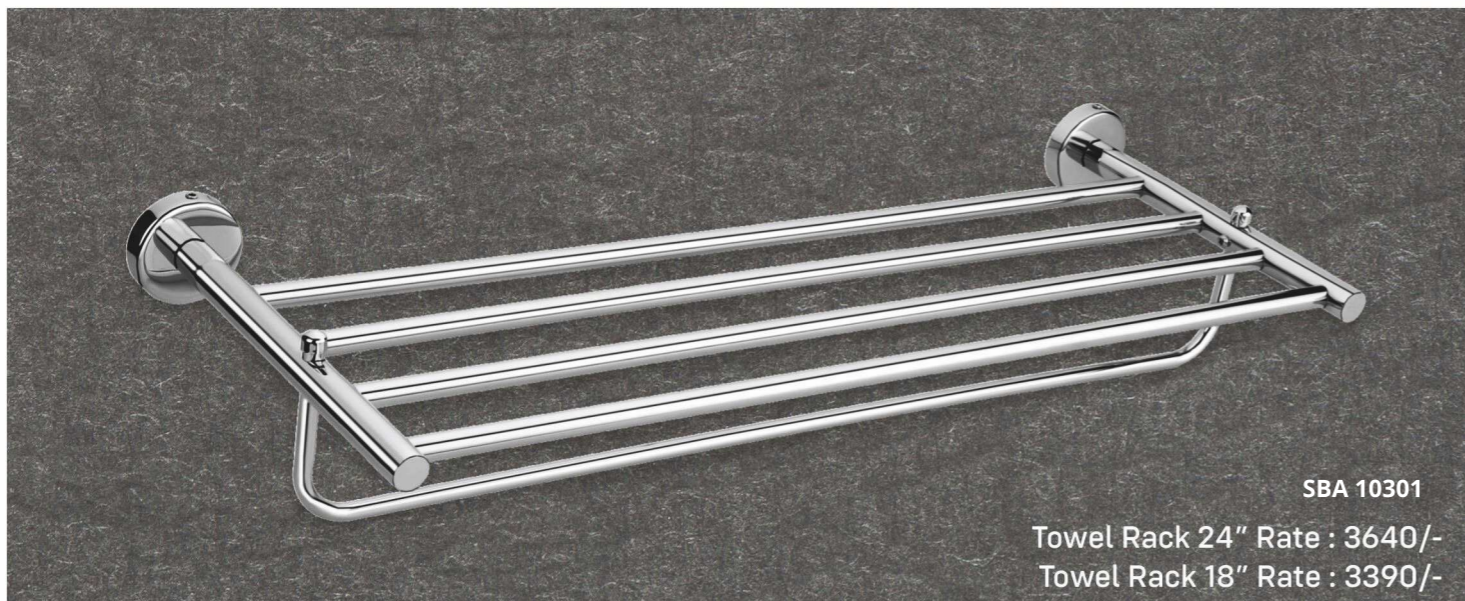

SBA 10210
Soap Dish with Liquid Dispenser ₹ : 2840

SBA 10201B
Towel Rack 24"
Towel Rack 18" ₹ : 6180
₹ : 5800

SBA 10203
Towel Rod 24"
Towel Rod 18" ₹ : 2545
₹ : 2465

SBA 10211
Liquid Dispenser ₹ : 2180

SBA 10212
Lid Paper Holder ₹ : 2050

*Upgrade Your Bathroom with
Innovative Accessories*

A beautiful enhancement to your bathroom.

SBA 10604
Shop Dish Rate : 1145/-

SBA 10605
Tumbler Holder Rate : 1145/-

SBA 10606
Napkin Ring Rate : 1155/-

SBA 10607
Robe Hook Rate : 695/-