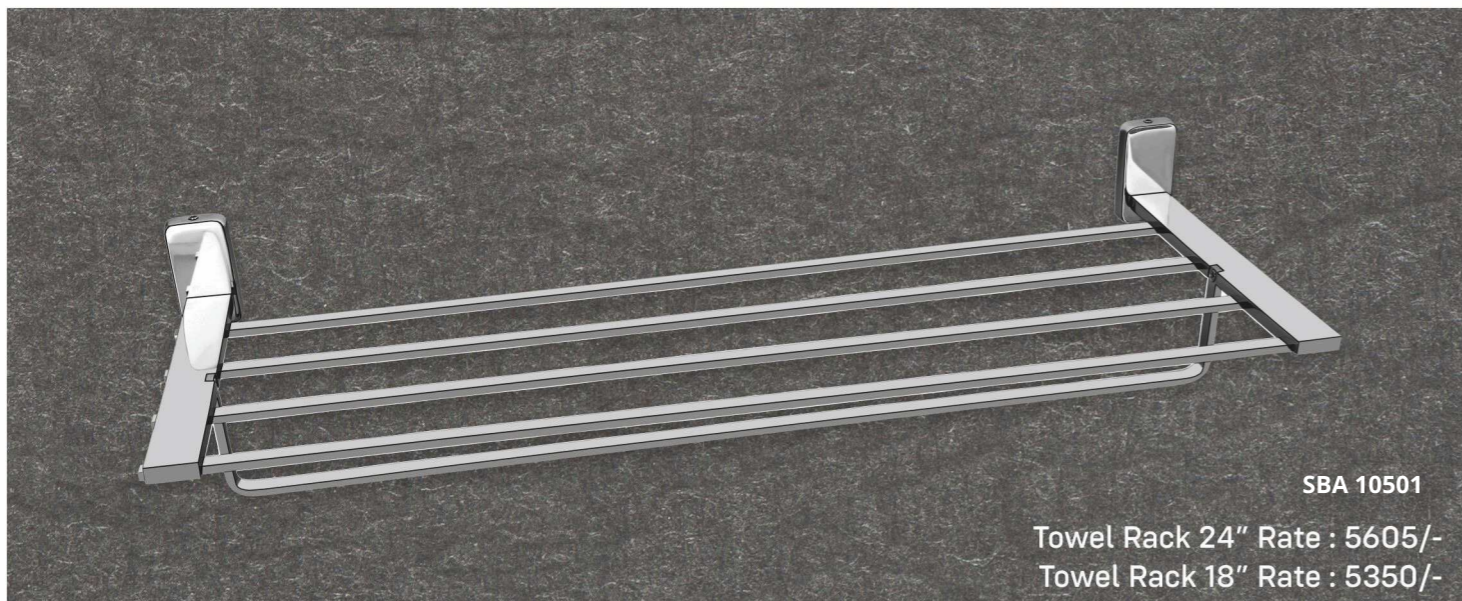

*Upgrade Your Bathroom with
Innovative Accessories*

A beautiful enhancement to your bathroom.

SBA 10604
Shop Dish Rate : 1145/-

SBA 10605
Tumbler Holder Rate : 1145/-

SBA 10606
Napkin Ring Rate : 1155/-

SBA 10607
Robe Hook Rate : 695/-