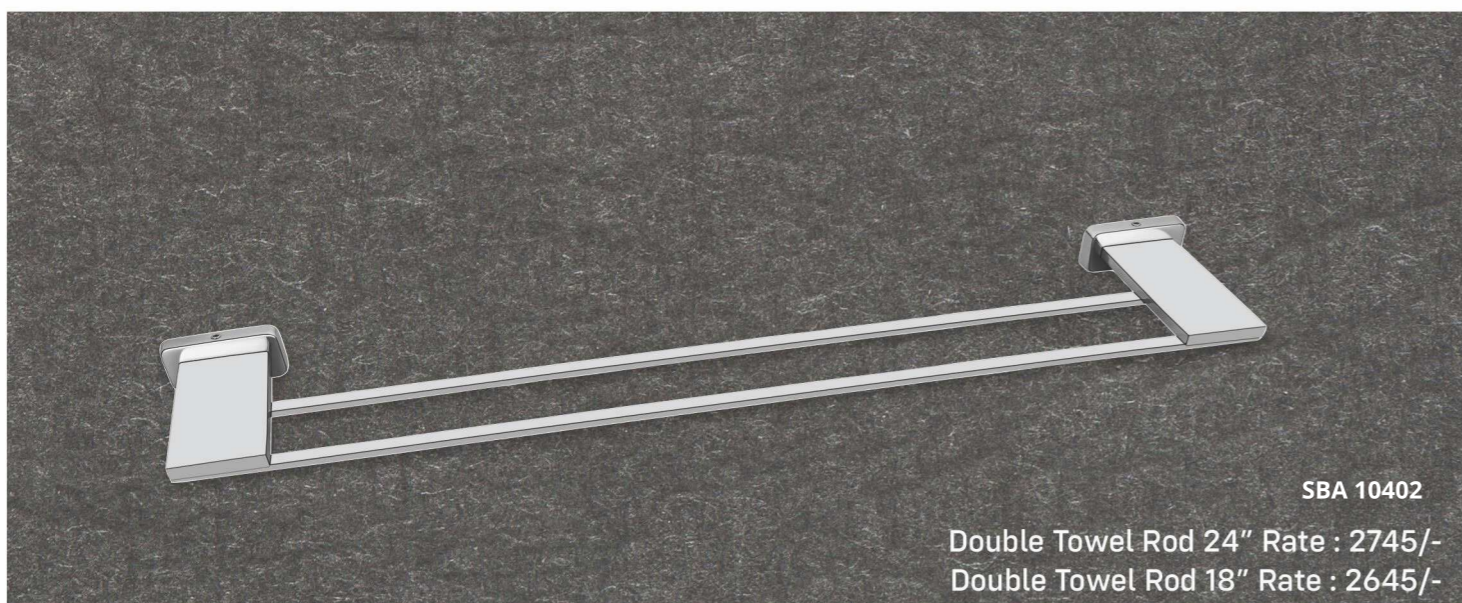

SBA 10210
Soap Dish with Liquid Dispenser ₹ : 2840

SBA 10201B
Towel Rack 24"
Towel Rack 18" ₹ : 6180
₹ : 5800

SBA 10203
Towel Rod 24"
Towel Rod 18" ₹ : 2545
₹ : 2465

SBA 10211
Liquid Dispenser ₹ : 2180

SBA 10212
Lid Paper Holder ₹ : 2050

*Upgrade Your Bathroom with
Innovative Accessories*

A beautiful enhancement to your bathroom.

SBA 10604
Shop Dish Rate : 1145/-

SBA 10605
Tumbler Holder Rate : 1145/-

SBA 10606
Napkin Ring Rate : 1155/-

SBA 10607
Robe Hook Rate : 695/-