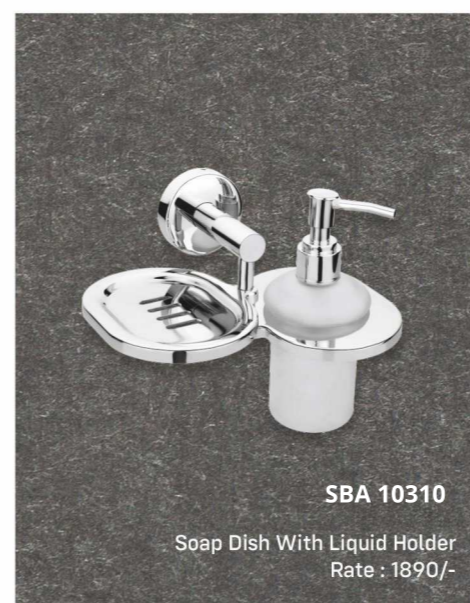

The perfect addition to every bathroom.

SBA 10204
Soap Dish ₹ : 1550

SBA 10205
Tumbler Holder ₹ : 1945

SBA 10206
Napkin Ring ₹ : 1450

SBA 10207
Robe Hook ₹ : 1120

SBA 10208
Double Soap Dish ₹ : 2350

SBA 10209
Soap Dish with Tumbler Holder ₹ : 2655

SBA 10210
Soap Dish with Liquid Dispenser ₹ : 2840

SBA 10201B
Towel Rack 24"
Towel Rack 18" ₹ : 6180
₹ : 5800

SBA 10203
Towel Rod 24"
Towel Rod 18" ₹ : 2545
₹ : 2465

SBA 10211
Liquid Dispenser ₹ : 2180

SBA 10212
Lid Paper Holder ₹ : 2050

*Upgrade Your Bathroom with
Innovative Accessories*

A beautiful enhancement to your bathroom.

SBA 10604
Shop Dish Rate : 1145/-

SBA 10605
Tumbler Holder Rate : 1145/-

SBA 10606
Napkin Ring Rate : 1155/-

SBA 10607
Robe Hook Rate : 695/-