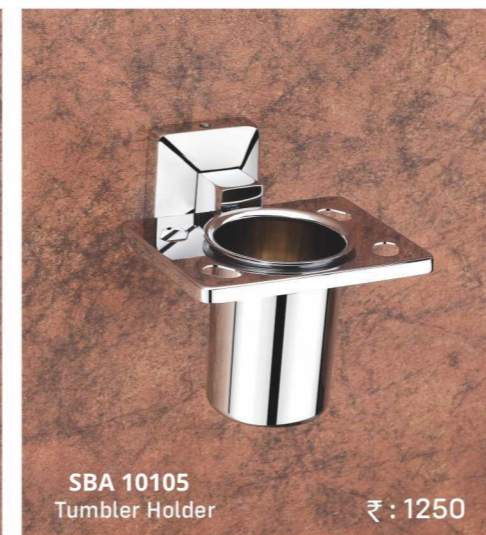

SBA 10108
Double Soap Dish

₹ : 2800

SBA 10109
Soap Dish with Tumbler Holder

₹ : 3270

SBA 10110
Soap Dish with Liquid Dispenser

₹ : 3420

SBA 10101
Towel Rack 24"
Towel Rack 18"

₹ : 7350
₹ : 6910

SBA 10103
Towel Rod 24"
Towel Rod 18"

₹ : 3010
₹ : 2920

SBA 10111
Liquid Dispenser

₹ : 2475

SBA 10112A
Lid Paper Holder

₹ : 2820

Fittings that make bath time a pleasure.

SBA 10104
Soap Dish ₹ : 980

SBA 10105
Tumbler Holder ₹ : 1250

SBA 10106
Napkin Ring ₹ : 1280

SBA 10107
Robe Hook ₹ : 880

SBA 10108
Double Soap Dish ₹ : 1600

SBA 10109
Soap Dish with Tumbler Holder ₹ : 1870

SBA 10110
Soap Dish with Liquid Dispenser ₹ : 1955

SBA 10101
Towel Rack 24" ₹ : 4200
Towel Rack 18" ₹ : 3950

SBA 10103
Towel Rod 24" ₹ : 1720
Towel Rod 18" ₹ : 1670

SBA 10111
Liquid Dispenser ₹ : 1415

SBA 10112A
Lid Paper Holder ₹ : 1350

Revolutionizing your bathroom experience.