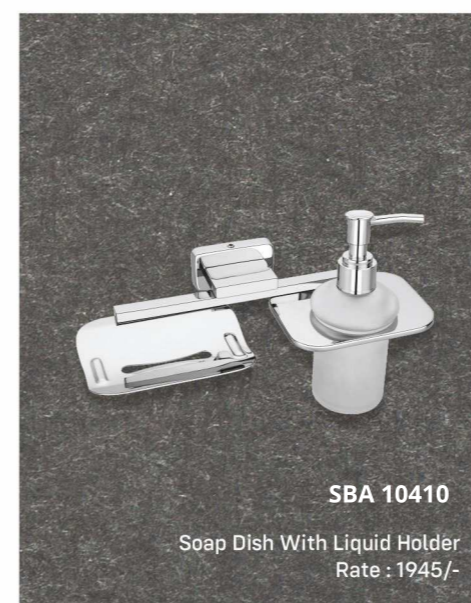

The perfect addition to every bathroom.

SBA 10204
Soap Dish ₹ : 1550

SBA 10205
Tumbler Holder ₹ : 1945

SBA 10206
Napkin Ring ₹ : 1450

SBA 10207
Robe Hook ₹ : 1120

SBA 10208
Double Soap Dish ₹ : 2350

SBA 10209
Soap Dish with Tumbler Holder ₹ : 2655

SBA 10210
Soap Dish with Liquid Dispenser ₹ : 2840

SBA 10201B
Towel Rack 24"
Towel Rack 18" ₹ : 6180
₹ : 5800

SBA 10203
Towel Rod 24"
Towel Rod 18" ₹ : 2545
₹ : 2465

SBA 10211
Liquid Dispenser ₹ : 2180

SBA 10212
Lid Paper Holder ₹ : 2050

*Upgrade Your Bathroom with
Innovative Accessories*

A beautiful enhancement to your bathroom.

SBA 10604
Shop Dish Rate : 1145/-

SBA 10605
Tumbler Holder Rate : 1145/-

SBA 10606
Napkin Ring Rate : 1155/-

SBA 10607
Robe Hook Rate : 695/-