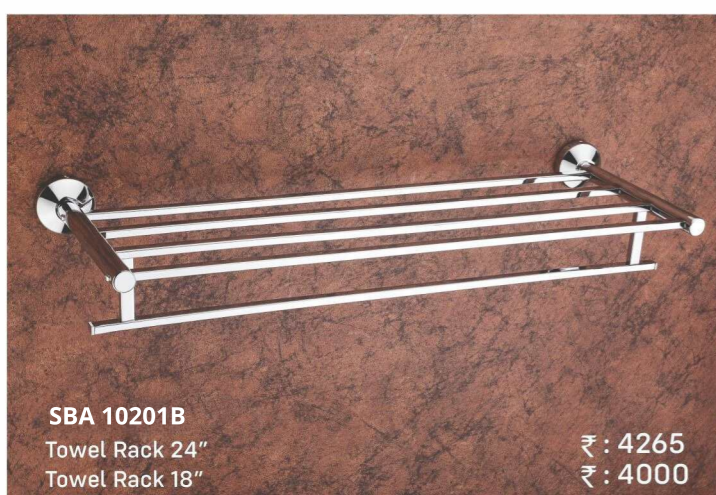

The perfect addition to every bathroom.

SBA 10204
Soap Dish ₹ : 1550

SBA 10205
Tumbler Holder ₹ : 1945

SBA 10206
Napkin Ring ₹ : 1450

SBA 10207
Robe Hook ₹ : 1120

SBA 10208
Double Soap Dish ₹ : 2350

SBA 10209
Soap Dish with Tumbler Holder ₹ : 2655

SBA 10210
Soap Dish with Liquid Dispenser ₹ : 2840

SBA 10201B
Towel Rack 24"
Towel Rack 18" ₹ : 6180
₹ : 5800

SBA 10203
Towel Rod 24"
Towel Rod 18" ₹ : 2545
₹ : 2465

SBA 10211
Liquid Dispenser ₹ : 2180

SBA 10212
Lid Paper Holder ₹ : 2050

*Upgrade Your Bathroom with
Innovative Accessories*

A beautiful enhancement to your bathroom.

SBA 10604
Shop Dish Rate : 1145/-

SBA 10605
Tumbler Holder Rate : 1145/-

SBA 10606
Napkin Ring Rate : 1155/-

SBA 10607
Robe Hook Rate : 695/-

SBA 10608
Double Soap Dish Rate : 1920/-

SBA 10609
Soap Dish With Tumbler Holder Rate : 1920/-

SBA 10704
Shop Dish Rate : 835/-

SBA 10705
Tumbler Holder Rate : 835/-

SBA 10706
Napkin Ring Rate : 950/-

SBA 10708
Double Soap Dish Rate : 1335/-