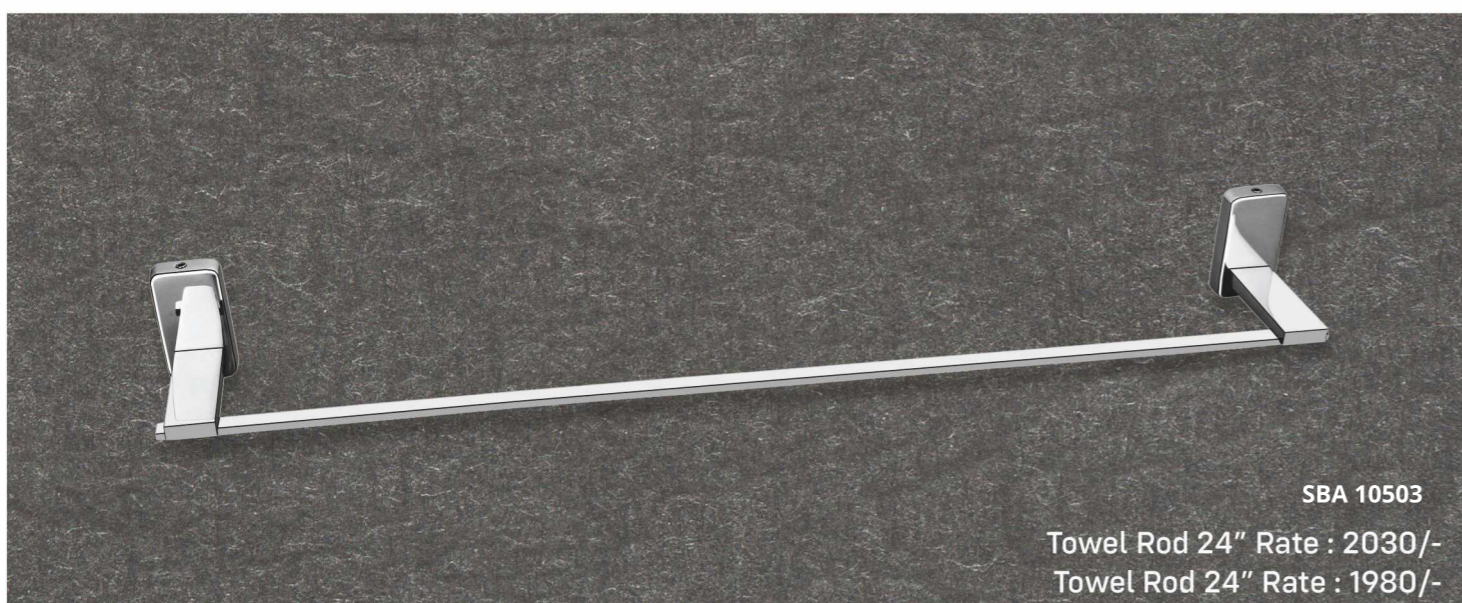

*Upgrade Your Bathroom with
Innovative Accessories*

A beautiful enhancement to your bathroom.

SBA 10604
Shop Dish Rate : 1145/-

SBA 10605
Tumbler Holder Rate : 1145/-

SBA 10606
Napkin Ring Rate : 1155/-

SBA 10607
Robe Hook Rate : 695/-