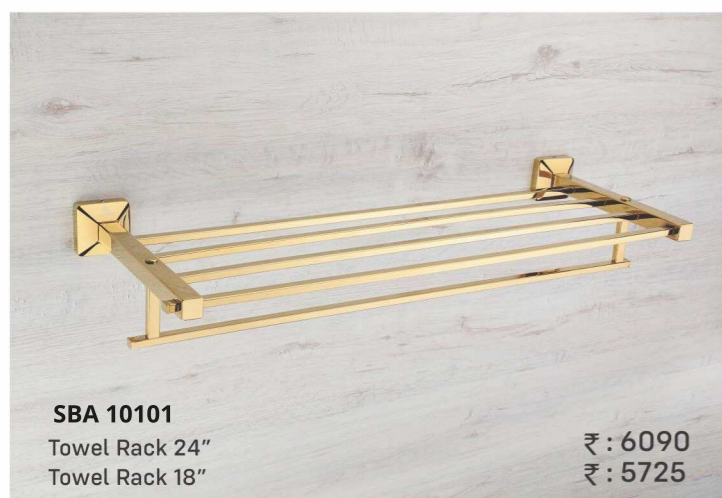

Service

- Contactable and reliable
- Informative and involved

Make your bathroom amazing...

SBA 10101
Towel Rack 24"
Towel Rack 18" ₹ : 6090
₹ : 5725

SBA 10103
Towel Rod 24"
Towel Rod 18" ₹ : 2495
₹ : 2420