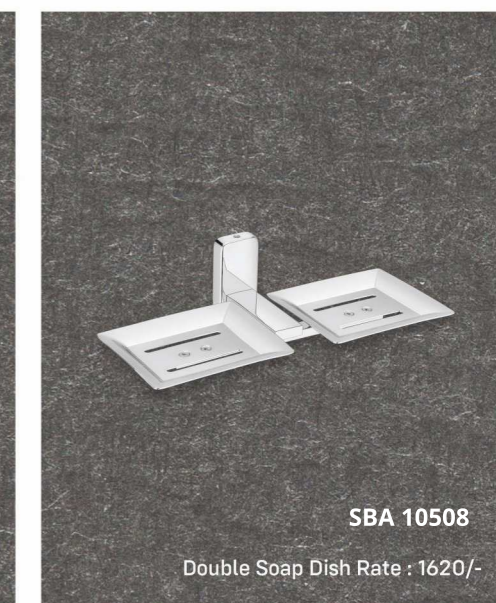

SBA 10210
Soap Dish with Liquid Dispenser ₹ : 2840

SBA 10201B
Towel Rack 24"
Towel Rack 18" ₹ : 6180
₹ : 5800

SBA 10203
Towel Rod 24"
Towel Rod 18" ₹ : 2545
₹ : 2465

SBA 10211
Liquid Dispenser ₹ : 2180

SBA 10212
Lid Paper Holder ₹ : 2050

*Upgrade Your Bathroom with
Innovative Accessories*

A beautiful enhancement to your bathroom.

SBA 10604
Shop Dish Rate : 1145/-

SBA 10605
Tumbler Holder Rate : 1145/-

SBA 10606
Napkin Ring Rate : 1155/-

SBA 10607
Robe Hook Rate : 695/-

SBA 10608
Double Soap Dish Rate : 1920/-

SBA 10609
Soap Dish With Tumbler Holder Rate : 1920/-

SBA 10704
Shop Dish Rate : 835/-

SBA 10705
Tumbler Holder Rate : 835/-

SBA 10706
Napkin Ring Rate : 950/-

SBA 10708
Double Soap Dish Rate : 1335/-