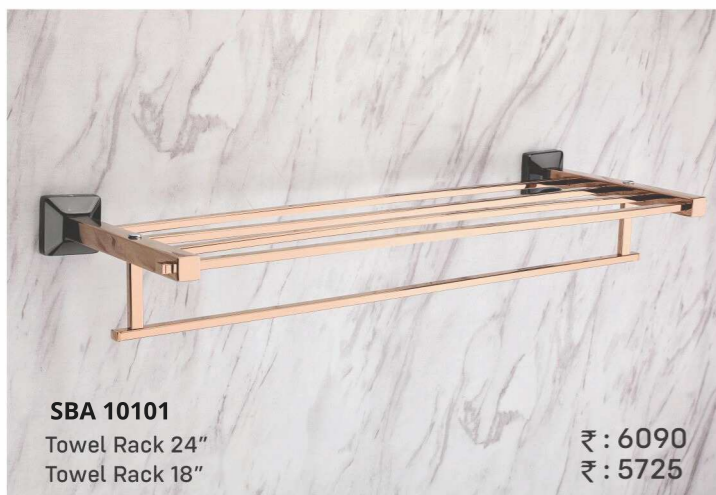

SBA 10104
Soap Dish ₹: 1420

SBA 10105
Tumbler Holder ₹: 1815

SBA 10106
Napkin Ring ₹: 1950

SBA 10107
Robe Hook ₹: 1275

SBA 10108
Double Soap Dish ₹: 2460

SBA 10109
Soap Dish with Tumbler Holder ₹: 2710

SBA 10110
Soap Dish with Liquid Dispenser ₹: 2835

SBA 10101
Towel Rack 24"
Towel Rack 18" ₹: 6090
₹: 5725

SBA 10103
Towel Rod 24"
Towel Rod 18" ₹: 2495
₹: 2420

SBA 10111
Liquid Dispenser ₹: 2050

SBA 10112A
Lid Paper Holder ₹: 2300

Comfort with Class, Enhance Your Bathroom

SBA 10104
Soap Dish

₹ : 1715

SBA 10105
Tumbler Holder

₹ : 2190

SBA 10106
Napkin Ring

₹ : 2240

SBA 10107
Robe Hook

₹ : 1540