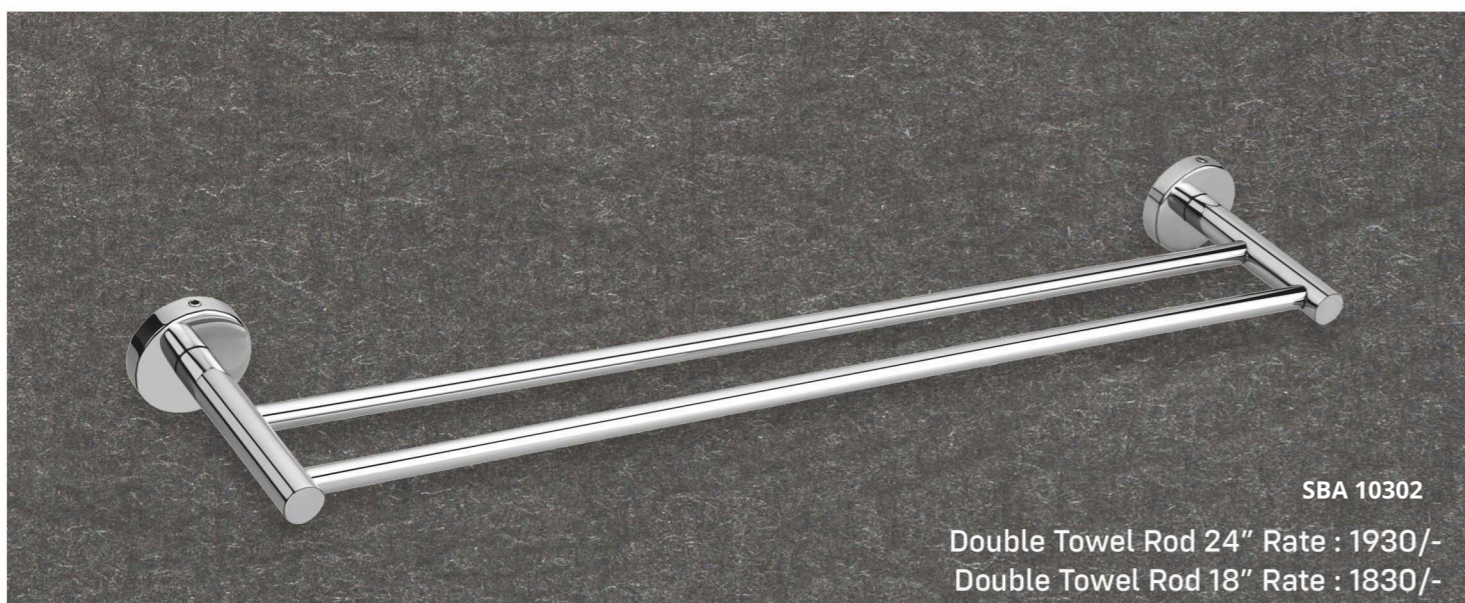

The perfect addition to every bathroom.

SBA 10204
Soap Dish ₹ : 1550

SBA 10205
Tumbler Holder ₹ : 1945

SBA 10206
Napkin Ring ₹ : 1450

SBA 10207
Robe Hook ₹ : 1120

SBA 10208
Double Soap Dish ₹ : 2350

SBA 10209
Soap Dish with Tumbler Holder ₹ : 2655

SBA 10210
Soap Dish with Liquid Dispenser ₹ : 2840

SBA 10201B
Towel Rack 24"
Towel Rack 18" ₹ : 6180
₹ : 5800

SBA 10203
Towel Rod 24"
Towel Rod 18" ₹ : 2545
₹ : 2465

SBA 10211
Liquid Dispenser ₹ : 2180

SBA 10212
Lid Paper Holder ₹ : 2050

*Upgrade Your Bathroom with
Innovative Accessories*

A beautiful enhancement to your bathroom.

SBA 10604
Shop Dish Rate : 1145/-

SBA 10605
Tumbler Holder Rate : 1145/-

SBA 10606
Napkin Ring Rate : 1155/-

SBA 10607
Robe Hook Rate : 695/-