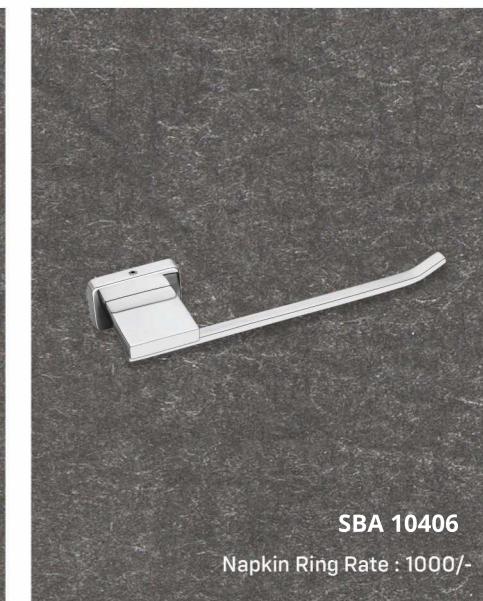

The perfect addition to every bathroom.

SBA 10204
Soap Dish ₹ : 1550

SBA 10205
Tumbler Holder ₹ : 1945

SBA 10206
Napkin Ring ₹ : 1450

SBA 10207
Robe Hook ₹ : 1120

SBA 10208
Double Soap Dish ₹ : 2350

SBA 10209
Soap Dish with Tumbler Holder ₹ : 2655

SBA 10210
Soap Dish with Liquid Dispenser ₹ : 2840

SBA 10201B
Towel Rack 24"
Towel Rack 18" ₹ : 6180
₹ : 5800

SBA 10203
Towel Rod 24"
Towel Rod 18" ₹ : 2545
₹ : 2465

SBA 10211
Liquid Dispenser ₹ : 2180

SBA 10212
Lid Paper Holder ₹ : 2050

*Upgrade Your Bathroom with
Innovative Accessories*

A beautiful enhancement to your bathroom.

SBA 10604
Shop Dish Rate : 1145/-

SBA 10605
Tumbler Holder Rate : 1145/-

SBA 10606
Napkin Ring Rate : 1155/-

SBA 10607
Robe Hook Rate : 695/-