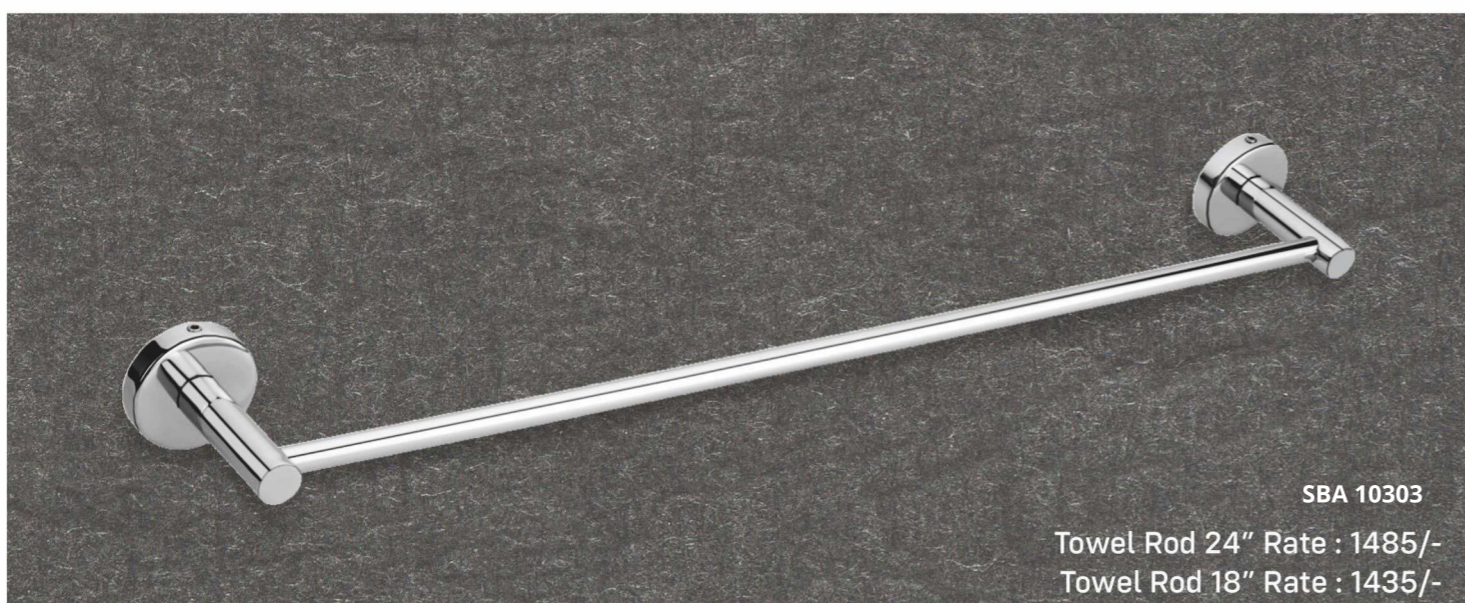

The perfect addition to every bathroom.

SBA 10204
Soap Dish ₹ : 1550

SBA 10205
Tumbler Holder ₹ : 1945

SBA 10206
Napkin Ring ₹ : 1450

SBA 10207
Robe Hook ₹ : 1120

SBA 10208
Double Soap Dish ₹ : 2350

SBA 10209
Soap Dish with Tumbler Holder ₹ : 2655

SBA 10210
Soap Dish with Liquid Dispenser ₹ : 2840

SBA 10201B
Towel Rack 24"
Towel Rack 18" ₹ : 6180
₹ : 5800

SBA 10203
Towel Rod 24"
Towel Rod 18" ₹ : 2545
₹ : 2465

SBA 10211
Liquid Dispenser ₹ : 2180

SBA 10212
Lid Paper Holder ₹ : 2050

*Upgrade Your Bathroom with
Innovative Accessories*

A beautiful enhancement to your bathroom.

SBA 10604
Shop Dish Rate : 1145/-

SBA 10605
Tumbler Holder Rate : 1145/-

SBA 10606
Napkin Ring Rate : 1155/-

SBA 10607
Robe Hook Rate : 695/-