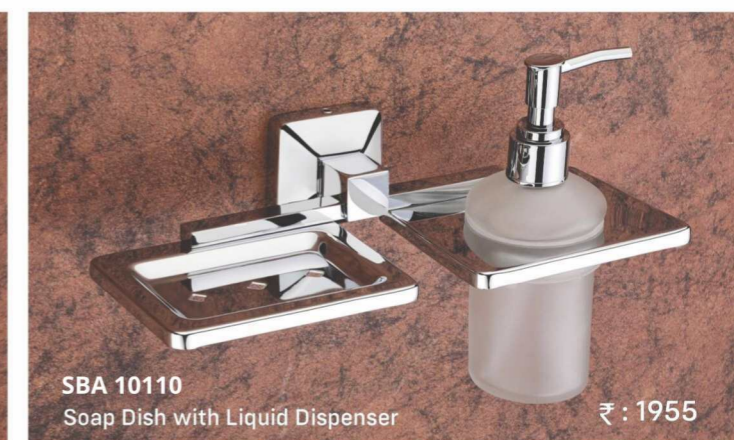

SBA 10103
Towel Rod 24"
Towel Rod 18"

₹ : 3010
₹ : 2920

SBA 10111
Liquid Dispenser

₹ : 2475

SBA 10112A
Lid Paper Holder

₹ : 2820

Fittings that make bath time a pleasure.

SBA 10104
Soap Dish ₹ : 980

SBA 10105
Tumbler Holder ₹ : 1250

SBA 10106
Napkin Ring ₹ : 1280

SBA 10107
Robe Hook ₹ : 880

SBA 10108
Double Soap Dish ₹ : 1600

SBA 10109
Soap Dish with Tumbler Holder ₹ : 1870

SBA 10110
Soap Dish with Liquid Dispenser ₹ : 1955

SBA 10101
Towel Rack 24" ₹ : 4200
Towel Rack 18" ₹ : 3950

SBA 10103
Towel Rod 24" ₹ : 1720
Towel Rod 18" ₹ : 1670

SBA 10111
Liquid Dispenser ₹ : 1415

SBA 10112A
Lid Paper Holder ₹ : 1350

Revolutionizing your bathroom experience.