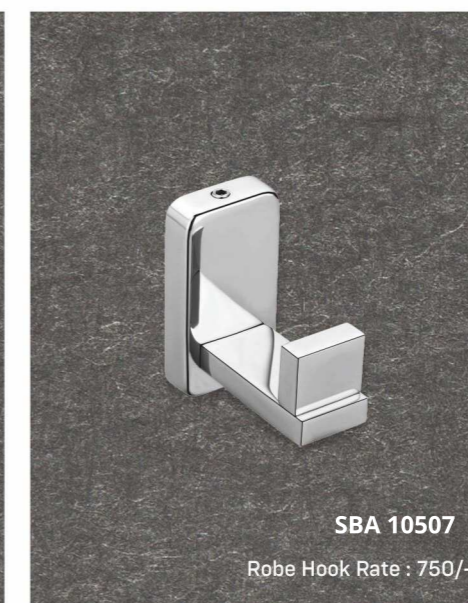

SBA 10210
Soap Dish with Liquid Dispenser ₹ : 2840

SBA 10201B
Towel Rack 24"
Towel Rack 18" ₹ : 6180
₹ : 5800

SBA 10203
Towel Rod 24"
Towel Rod 18" ₹ : 2545
₹ : 2465

SBA 10211
Liquid Dispenser ₹ : 2180

SBA 10212
Lid Paper Holder ₹ : 2050

*Upgrade Your Bathroom with
Innovative Accessories*

A beautiful enhancement to your bathroom.

SBA 10604
Shop Dish Rate : 1145/-

SBA 10605
Tumbler Holder Rate : 1145/-

SBA 10606
Napkin Ring Rate : 1155/-

SBA 10607
Robe Hook Rate : 695/-

SBA 10608
Double Soap Dish Rate : 1920/-

SBA 10609
Soap Dish With Tumbler Holder Rate : 1920/-

SBA 10704
Shop Dish Rate : 835/-

SBA 10705
Tumbler Holder Rate : 835/-

SBA 10706
Napkin Ring Rate : 950/-

SBA 10708
Double Soap Dish Rate : 1335/-