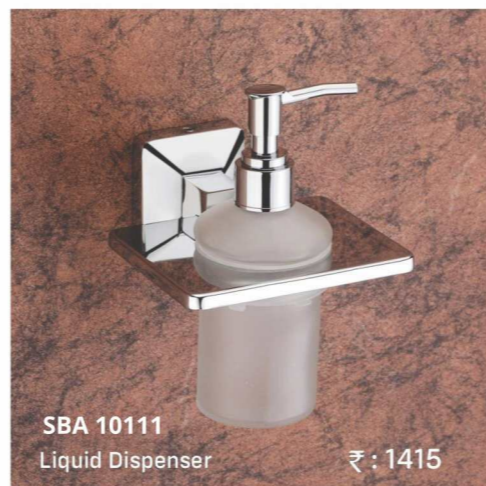

SBA 10103
Towel Rod 24"
Towel Rod 18"

₹ : 3010
₹ : 2920

SBA 10111
Liquid Dispenser

₹ : 2475

SBA 10112A
Lid Paper Holder

₹ : 2820

Fittings that make bath time a pleasure.

SBA 10104
Soap Dish ₹ : 980

SBA 10105
Tumbler Holder ₹ : 1250

SBA 10106
Napkin Ring ₹ : 1280

SBA 10107
Robe Hook ₹ : 880

SBA 10108
Double Soap Dish ₹ : 1600

SBA 10109
Soap Dish with Tumbler Holder ₹ : 1870

SBA 10110
Soap Dish with Liquid Dispenser ₹ : 1955

SBA 10101
Towel Rack 24" ₹ : 4200
Towel Rack 18" ₹ : 3950

SBA 10103
Towel Rod 24" ₹ : 1720
Towel Rod 18" ₹ : 1670

SBA 10111
Liquid Dispenser ₹ : 1415

SBA 10112A
Lid Paper Holder ₹ : 1350

Revolutionizing your bathroom experience.