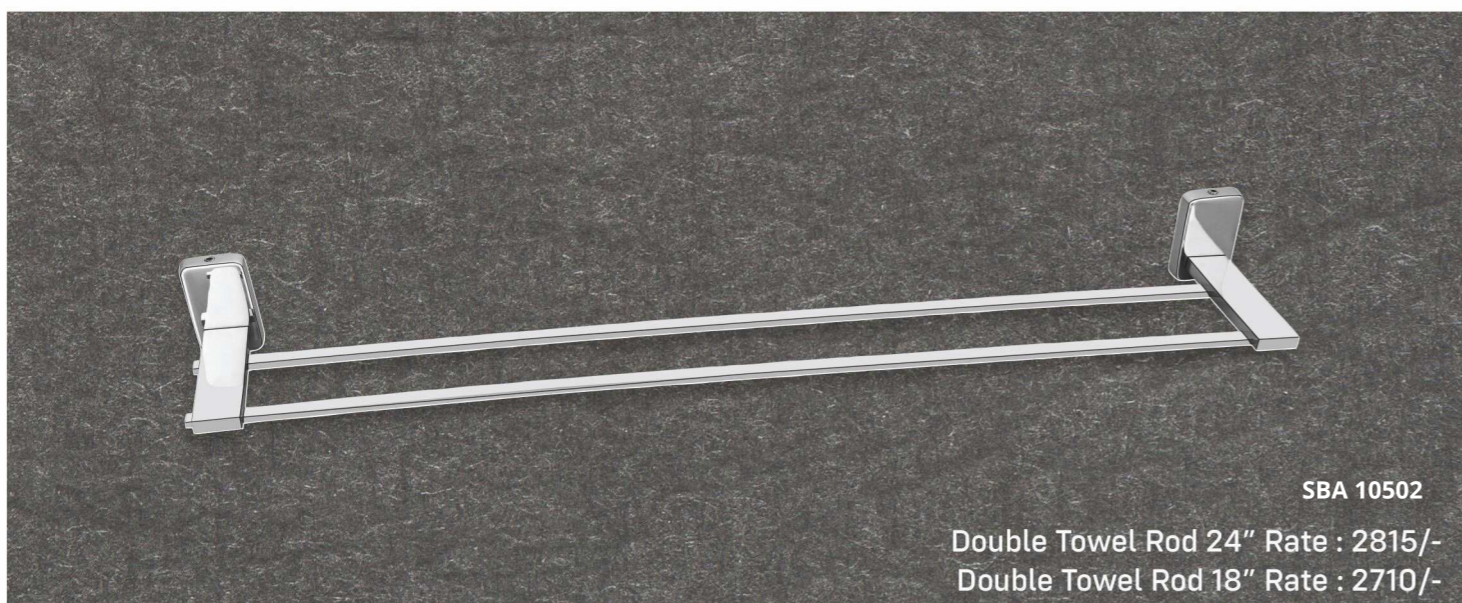

*Upgrade Your Bathroom with
Innovative Accessories*

A beautiful enhancement to your bathroom.

SBA 10604
Shop Dish Rate : 1145/-

SBA 10605
Tumbler Holder Rate : 1145/-

SBA 10606
Napkin Ring Rate : 1155/-

SBA 10607
Robe Hook Rate : 695/-