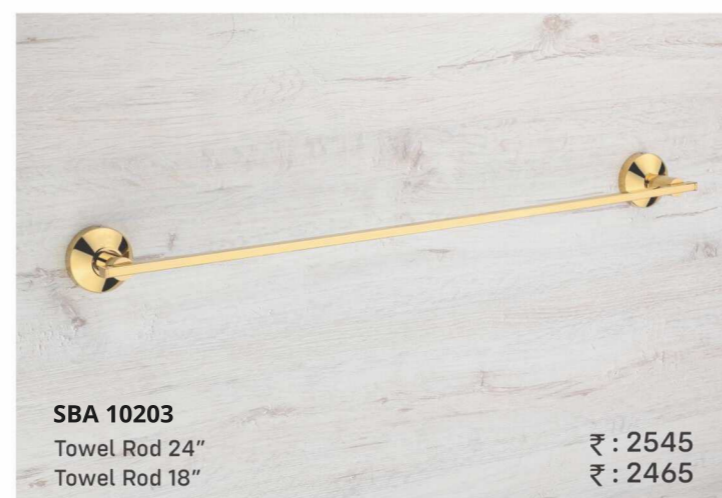

SBA 10204
Soap Dish ₹ : 1550

SBA 10205
Tumbler Holder ₹ : 1945

SBA 10206
Napkin Ring ₹ : 1450

SBA 10207
Robe Hook ₹ : 1120

SBA 10208
Double Soap Dish ₹ : 2350

SBA 10209
Soap Dish with Tumbler Holder ₹ : 2655

SBA 10210
Soap Dish with Liquid Dispenser ₹ : 2840

SBA 10201B
Towel Rack 24" ₹ : 6180
Towel Rack 18" ₹ : 5800

SBA 10203
Towel Rod 24" ₹ : 2545
Towel Rod 18" ₹ : 2465

SBA 10211
Liquid Dispenser ₹ : 2180

SBA 10212
Lid Paper Holder ₹ : 2050