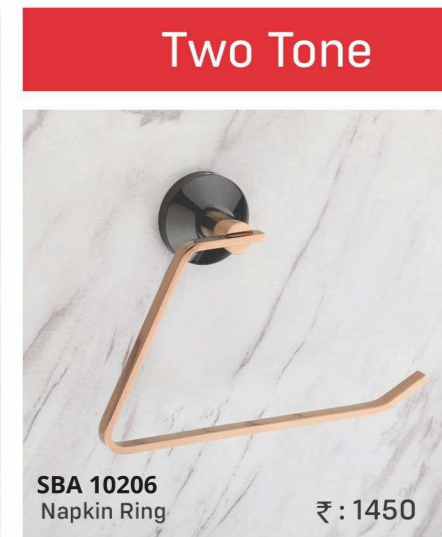

The perfect addition to every bathroom.

SBA 10204
Soap Dish ₹ : 1550

SBA 10205
Tumbler Holder ₹ : 1945

SBA 10206
Napkin Ring ₹ : 1450

SBA 10207
Robe Hook ₹ : 1120

SBA 10208
Double Soap Dish ₹ : 2350

SBA 10209
Soap Dish with Tumbler Holder ₹ : 2655

SBA 10210
Soap Dish with Liquid Dispenser ₹ : 2840

SBA 10201B
Towel Rack 24"
Towel Rack 18" ₹ : 6180
₹ : 5800

SBA 10203
Towel Rod 24"
Towel Rod 18" ₹ : 2545
₹ : 2465

SBA 10211
Liquid Dispenser ₹ : 2180

SBA 10212
Lid Paper Holder ₹ : 2050

*Upgrade Your Bathroom with
Innovative Accessories*

A beautiful enhancement to your bathroom.

SBA 10604
Shop Dish Rate : 1145/-

SBA 10605
Tumbler Holder Rate : 1145/-

SBA 10606
Napkin Ring Rate : 1155/-

SBA 10607
Robe Hook Rate : 695/-