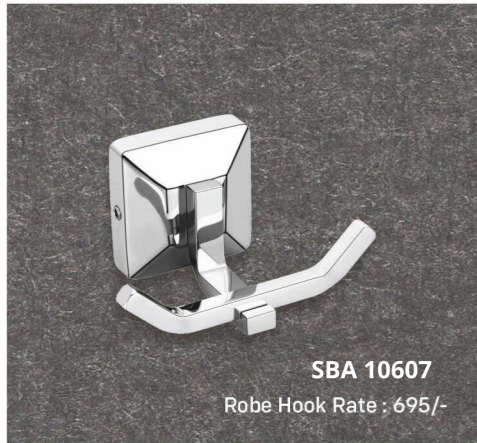

SBA 10210
Soap Dish with Liquid Dispenser ₹ : 2840

SBA 10201B
Towel Rack 24"
Towel Rack 18" ₹ : 6180
₹ : 5800

SBA 10203
Towel Rod 24"
Towel Rod 18" ₹ : 2545
₹ : 2465

SBA 10211
Liquid Dispenser ₹ : 2180

SBA 10212
Lid Paper Holder ₹ : 2050

*Upgrade Your Bathroom with
Innovative Accessories*

A beautiful enhancement to your bathroom.

SBA 10604
Shop Dish Rate : 1145/-

SBA 10605
Tumbler Holder Rate : 1145/-

SBA 10606
Napkin Ring Rate : 1155/-

SBA 10607
Robe Hook Rate : 695/-

SBA 10608
Double Soap Dish Rate : 1920/-

SBA 10609
Soap Dish With Tumbler Holder Rate : 1920/-

SBA 10704
Shop Dish Rate : 835/-

SBA 10705
Tumbler Holder Rate : 835/-

SBA 10706
Napkin Ring Rate : 950/-

SBA 10708
Double Soap Dish Rate : 1335/-