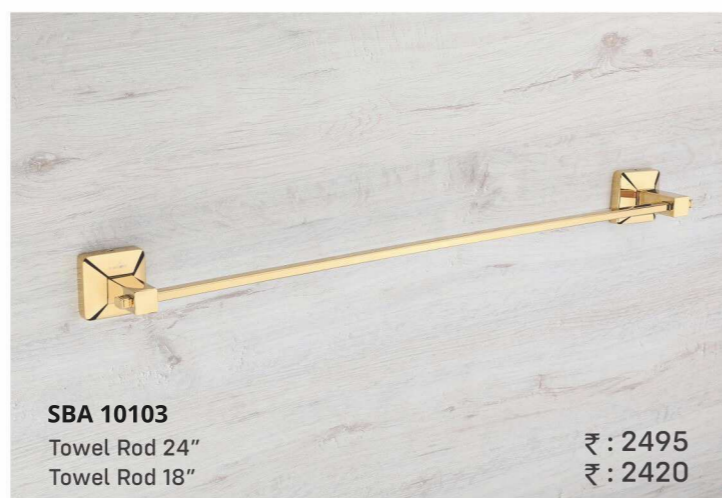

Service

- Contactable and reliable
- Informative and involved

Make your bathroom amazing...

SBA 10101
Towel Rack 24"
Towel Rack 18" ₹ : 6090
₹ : 5725

SBA 10103
Towel Rod 24"
Towel Rod 18" ₹ : 2495
₹ : 2420

SBA 10104
Soap Dish ₹ : 1420

SBA 10105
Tumbler Holder ₹ : 1815

SBA 10106
Napkin Ring ₹ : 1950

SBA 10107
Robe Hook ₹ : 1275

SBA 10108
Double Soap Dish ₹ : 2460

SBA 10109
Soap Dish with Tumbler Holder ₹ : 2710