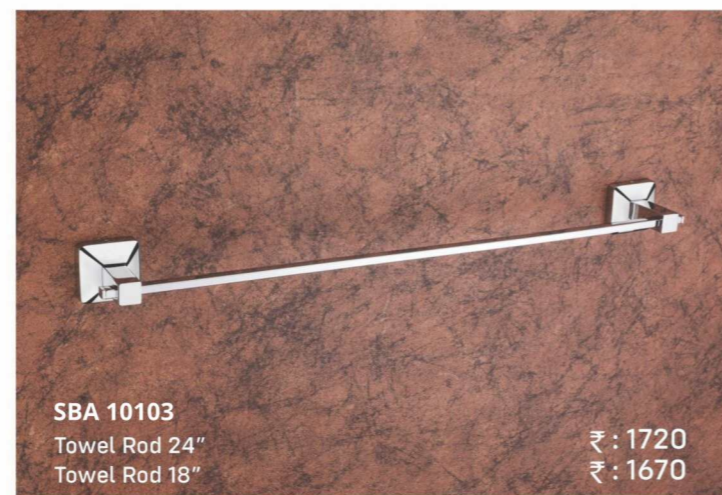

SBA 10103
Towel Rod 24"
Towel Rod 18"

₹ : 3010
₹ : 2920

SBA 10111
Liquid Dispenser

₹ : 2475

SBA 10112A
Lid Paper Holder

₹ : 2820

Fittings that make bath time a pleasure.

SBA 10104
Soap Dish ₹ : 980

SBA 10105
Tumbler Holder ₹ : 1250

SBA 10106
Napkin Ring ₹ : 1280

SBA 10107
Robe Hook ₹ : 880

SBA 10108
Double Soap Dish ₹ : 1600

SBA 10109
Soap Dish with Tumbler Holder ₹ : 1870

SBA 10110
Soap Dish with Liquid Dispenser ₹ : 1955

SBA 10101
Towel Rack 24" ₹ : 4200
Towel Rack 18" ₹ : 3950

SBA 10103
Towel Rod 24" ₹ : 1720
Towel Rod 18" ₹ : 1670

SBA 10111
Liquid Dispenser ₹ : 1415

SBA 10112A
Lid Paper Holder ₹ : 1350

Revolutionizing your bathroom experience.