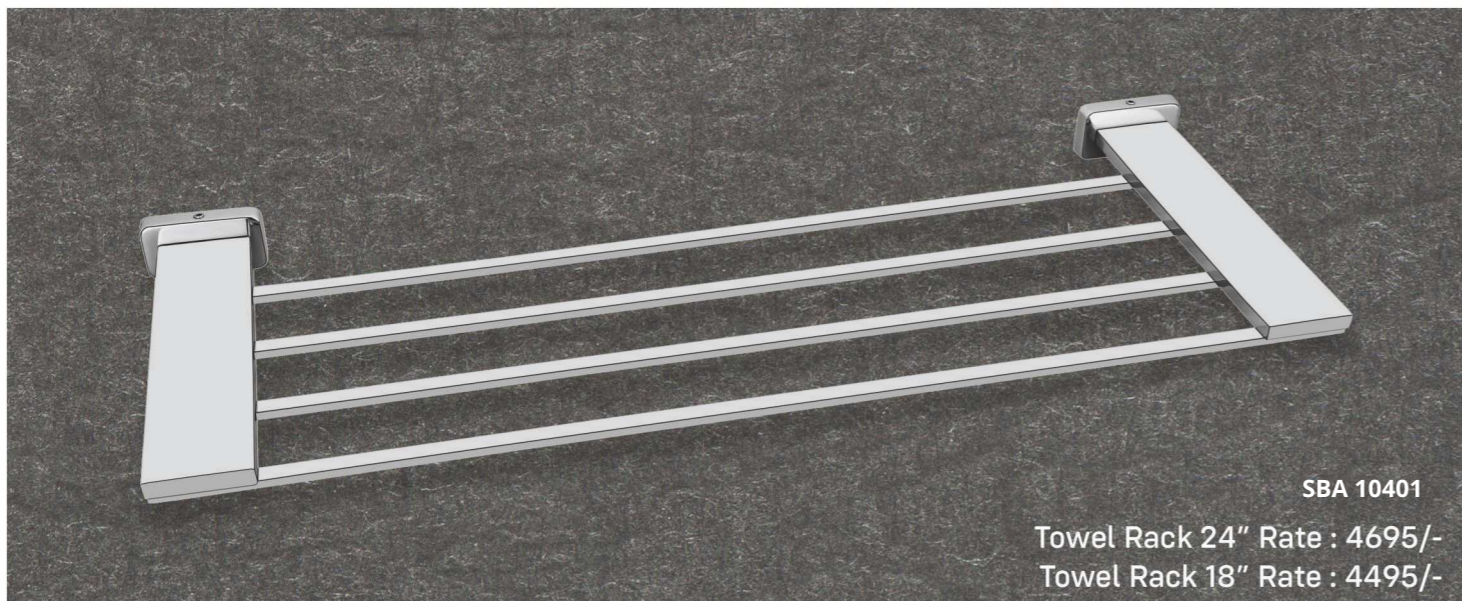

SBA 10210
Soap Dish with Liquid Dispenser ₹ : 2840

SBA 10201B
Towel Rack 24"
Towel Rack 18" ₹ : 6180
₹ : 5800

SBA 10203
Towel Rod 24"
Towel Rod 18" ₹ : 2545
₹ : 2465

SBA 10211
Liquid Dispenser ₹ : 2180

SBA 10212
Lid Paper Holder ₹ : 2050

*Upgrade Your Bathroom with
Innovative Accessories*

A beautiful enhancement to your bathroom.

SBA 10604
Shop Dish Rate : 1145/-

SBA 10605
Tumbler Holder Rate : 1145/-

SBA 10606
Napkin Ring Rate : 1155/-

SBA 10607
Robe Hook Rate : 695/-