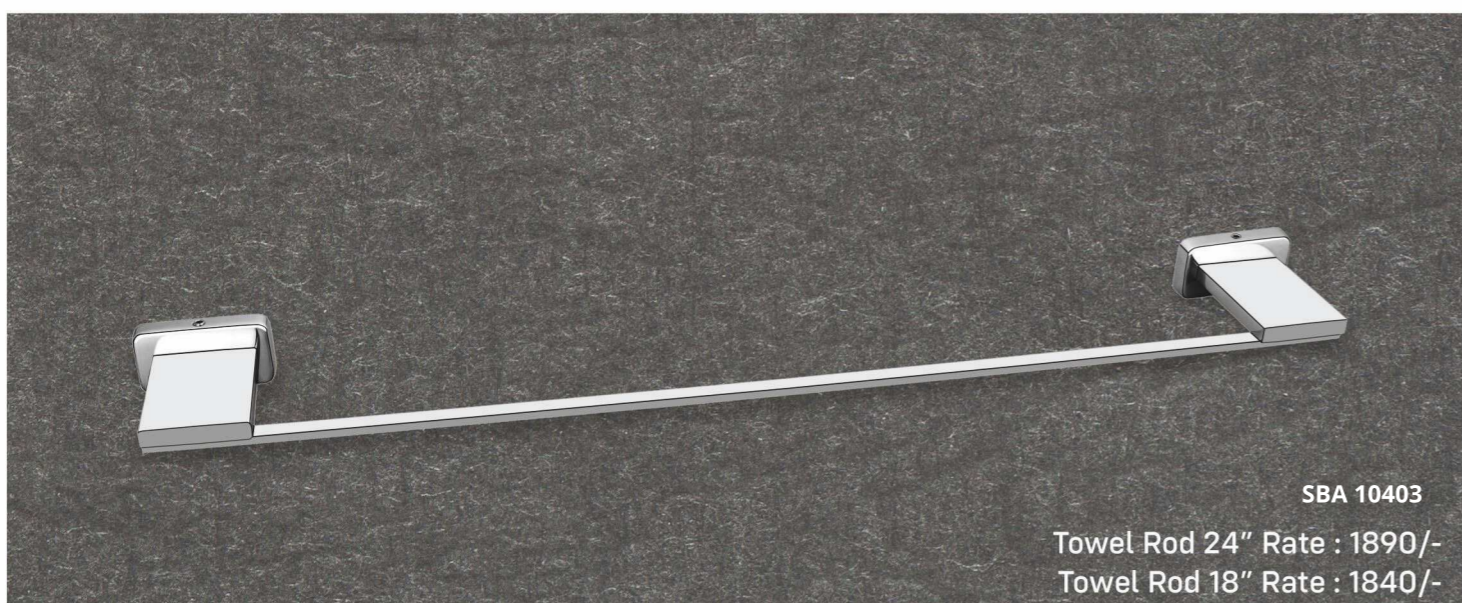

*Upgrade Your Bathroom with
Innovative Accessories*

A beautiful enhancement to your bathroom.

SBA 10604
Shop Dish Rate : 1145/-

SBA 10605
Tumbler Holder Rate : 1145/-

SBA 10606
Napkin Ring Rate : 1155/-

SBA 10607
Robe Hook Rate : 695/-