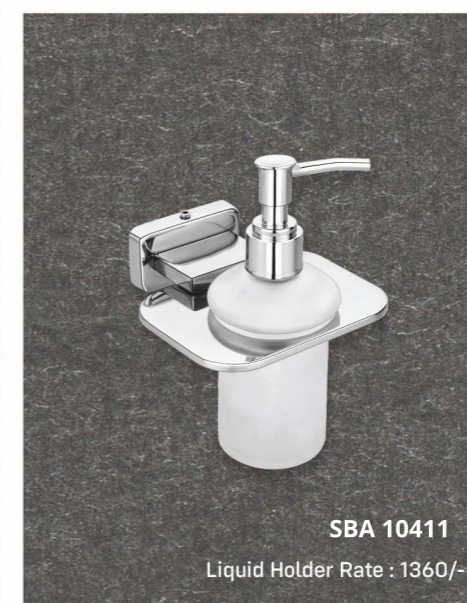

The perfect addition to every bathroom.

SBA 10204
Soap Dish ₹ : 1550

SBA 10205
Tumbler Holder ₹ : 1945

SBA 10206
Napkin Ring ₹ : 1450

SBA 10207
Robe Hook ₹ : 1120

SBA 10208
Double Soap Dish ₹ : 2350

SBA 10209
Soap Dish with Tumbler Holder ₹ : 2655

SBA 10210
Soap Dish with Liquid Dispenser ₹ : 2840

SBA 10201B
Towel Rack 24"
Towel Rack 18" ₹ : 6180
₹ : 5800

SBA 10203
Towel Rod 24"
Towel Rod 18" ₹ : 2545
₹ : 2465

SBA 10211
Liquid Dispenser ₹ : 2180

SBA 10212
Lid Paper Holder ₹ : 2050

*Upgrade Your Bathroom with
Innovative Accessories*

A beautiful enhancement to your bathroom.

SBA 10604
Shop Dish Rate : 1145/-

SBA 10605
Tumbler Holder Rate : 1145/-

SBA 10606
Napkin Ring Rate : 1155/-

SBA 10607
Robe Hook Rate : 695/-