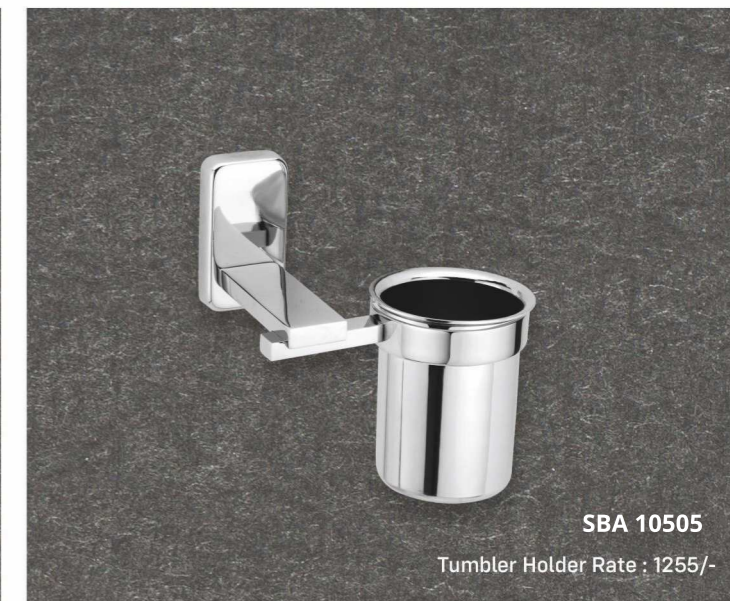

SBA 10210
Soap Dish with Liquid Dispenser ₹ : 2840

SBA 10201B
Towel Rack 24"
Towel Rack 18" ₹ : 6180
₹ : 5800

SBA 10203
Towel Rod 24"
Towel Rod 18" ₹ : 2545
₹ : 2465

SBA 10211
Liquid Dispenser ₹ : 2180

SBA 10212
Lid Paper Holder ₹ : 2050

*Upgrade Your Bathroom with
Innovative Accessories*

A beautiful enhancement to your bathroom.

SBA 10604
Shop Dish Rate : 1145/-

SBA 10605
Tumbler Holder Rate : 1145/-

SBA 10606
Napkin Ring Rate : 1155/-

SBA 10607
Robe Hook Rate : 695/-

SBA 10608
Double Soap Dish Rate : 1920/-

SBA 10609
Soap Dish With Tumbler Holder Rate : 1920/-

SBA 10704
Shop Dish Rate : 835/-

SBA 10705
Tumbler Holder Rate : 835/-

SBA 10706
Napkin Ring Rate : 950/-

SBA 10708
Double Soap Dish Rate : 1335/-