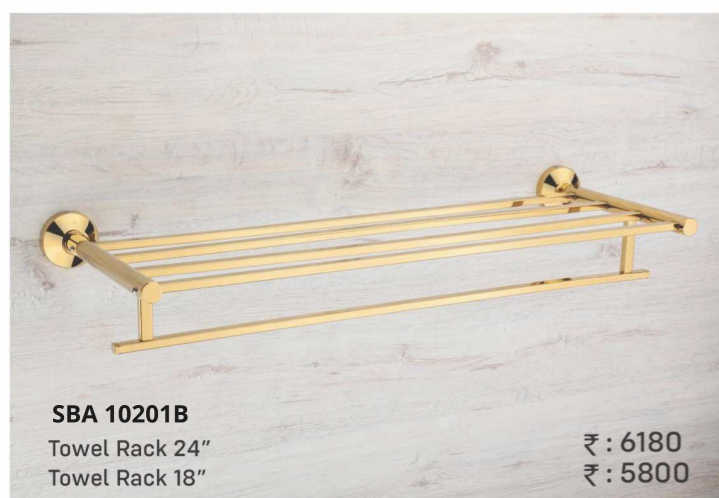

SBA 10105
Tumbler Holder ₹ : 1250

SBA 10106
Napkin Ring ₹ : 1280

SBA 10107
Robe Hook ₹ : 880

SBA 10108
Double Soap Dish ₹ : 1600

SBA 10109
Soap Dish with Tumbler Holder ₹ : 1870

SBA 10110
Soap Dish with Liquid Dispenser ₹ : 1955

SBA 10101
Towel Rack 24" ₹ : 4200
Towel Rack 18" ₹ : 3950

SBA 10103
Towel Rod 24" ₹ : 1720
Towel Rod 18" ₹ : 1670

SBA 10111
Liquid Dispenser ₹ : 1415

SBA 10112A
Lid Paper Holder ₹ : 1350

Revolutionizing your bathroom experience.

SBA 10204
Soap Dish ₹ : 1550

SBA 10205
Tumbler Holder ₹ : 1945

SBA 10206
Napkin Ring ₹ : 1450

SBA 10207
Robe Hook ₹ : 1120

SBA 10208
Double Soap Dish ₹ : 2350

SBA 10209
Soap Dish with Tumbler Holder ₹ : 2655

SBA 10210
Soap Dish with Liquid Dispenser ₹ : 2840

SBA 10201B
Towel Rack 24" ₹ : 6180
Towel Rack 18" ₹ : 5800

SBA 10203
Towel Rod 24" ₹ : 2545
Towel Rod 18" ₹ : 2465

SBA 10211
Liquid Dispenser ₹ : 2180

SBA 10212
Lid Paper Holder ₹ : 2050