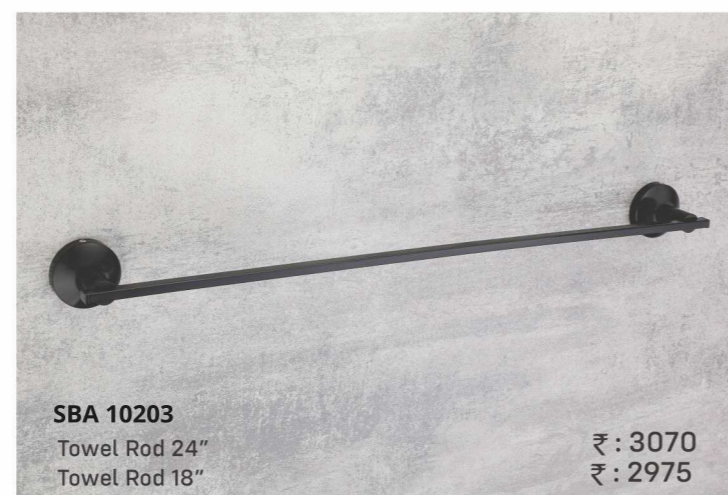

SBA 10210
Soap Dish with Liquid Dispenser ₹ : 2840

SBA 10201B
Towel Rack 24"
Towel Rack 18" ₹ : 6180
₹ : 5800

SBA 10203
Towel Rod 24"
Towel Rod 18" ₹ : 2545
₹ : 2465

SBA 10211
Liquid Dispenser ₹ : 2180

SBA 10212
Lid Paper Holder ₹ : 2050

*Upgrade Your Bathroom with
Innovative Accessories*

A beautiful enhancement to your bathroom.

SBA 10604
Shop Dish Rate : 1145/-

SBA 10605
Tumbler Holder Rate : 1145/-

SBA 10606
Napkin Ring Rate : 1155/-

SBA 10607
Robe Hook Rate : 695/-