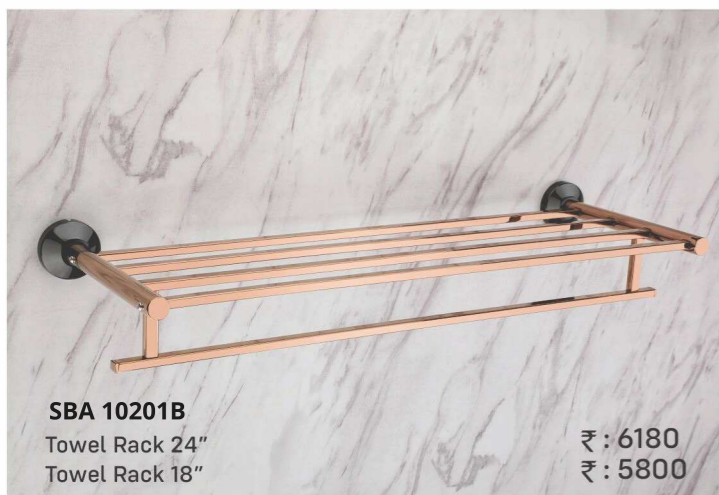

The perfect addition to every bathroom.

SBA 10204
Soap Dish ₹ : 1550

SBA 10205
Tumbler Holder ₹ : 1945

SBA 10206
Napkin Ring ₹ : 1450

SBA 10207
Robe Hook ₹ : 1120

SBA 10208
Double Soap Dish ₹ : 2350

SBA 10209
Soap Dish with Tumbler Holder ₹ : 2655

SBA 10210
Soap Dish with Liquid Dispenser ₹ : 2840

SBA 10201B
Towel Rack 24"
Towel Rack 18" ₹ : 6180
₹ : 5800

SBA 10203
Towel Rod 24"
Towel Rod 18" ₹ : 2545
₹ : 2465

SBA 10211
Liquid Dispenser ₹ : 2180

SBA 10212
Lid Paper Holder ₹ : 2050

*Upgrade Your Bathroom with
Innovative Accessories*

A beautiful enhancement to your bathroom.

SBA 10604
Shop Dish Rate : 1145/-

SBA 10605
Tumbler Holder Rate : 1145/-

SBA 10606
Napkin Ring Rate : 1155/-

SBA 10607
Robe Hook Rate : 695/-